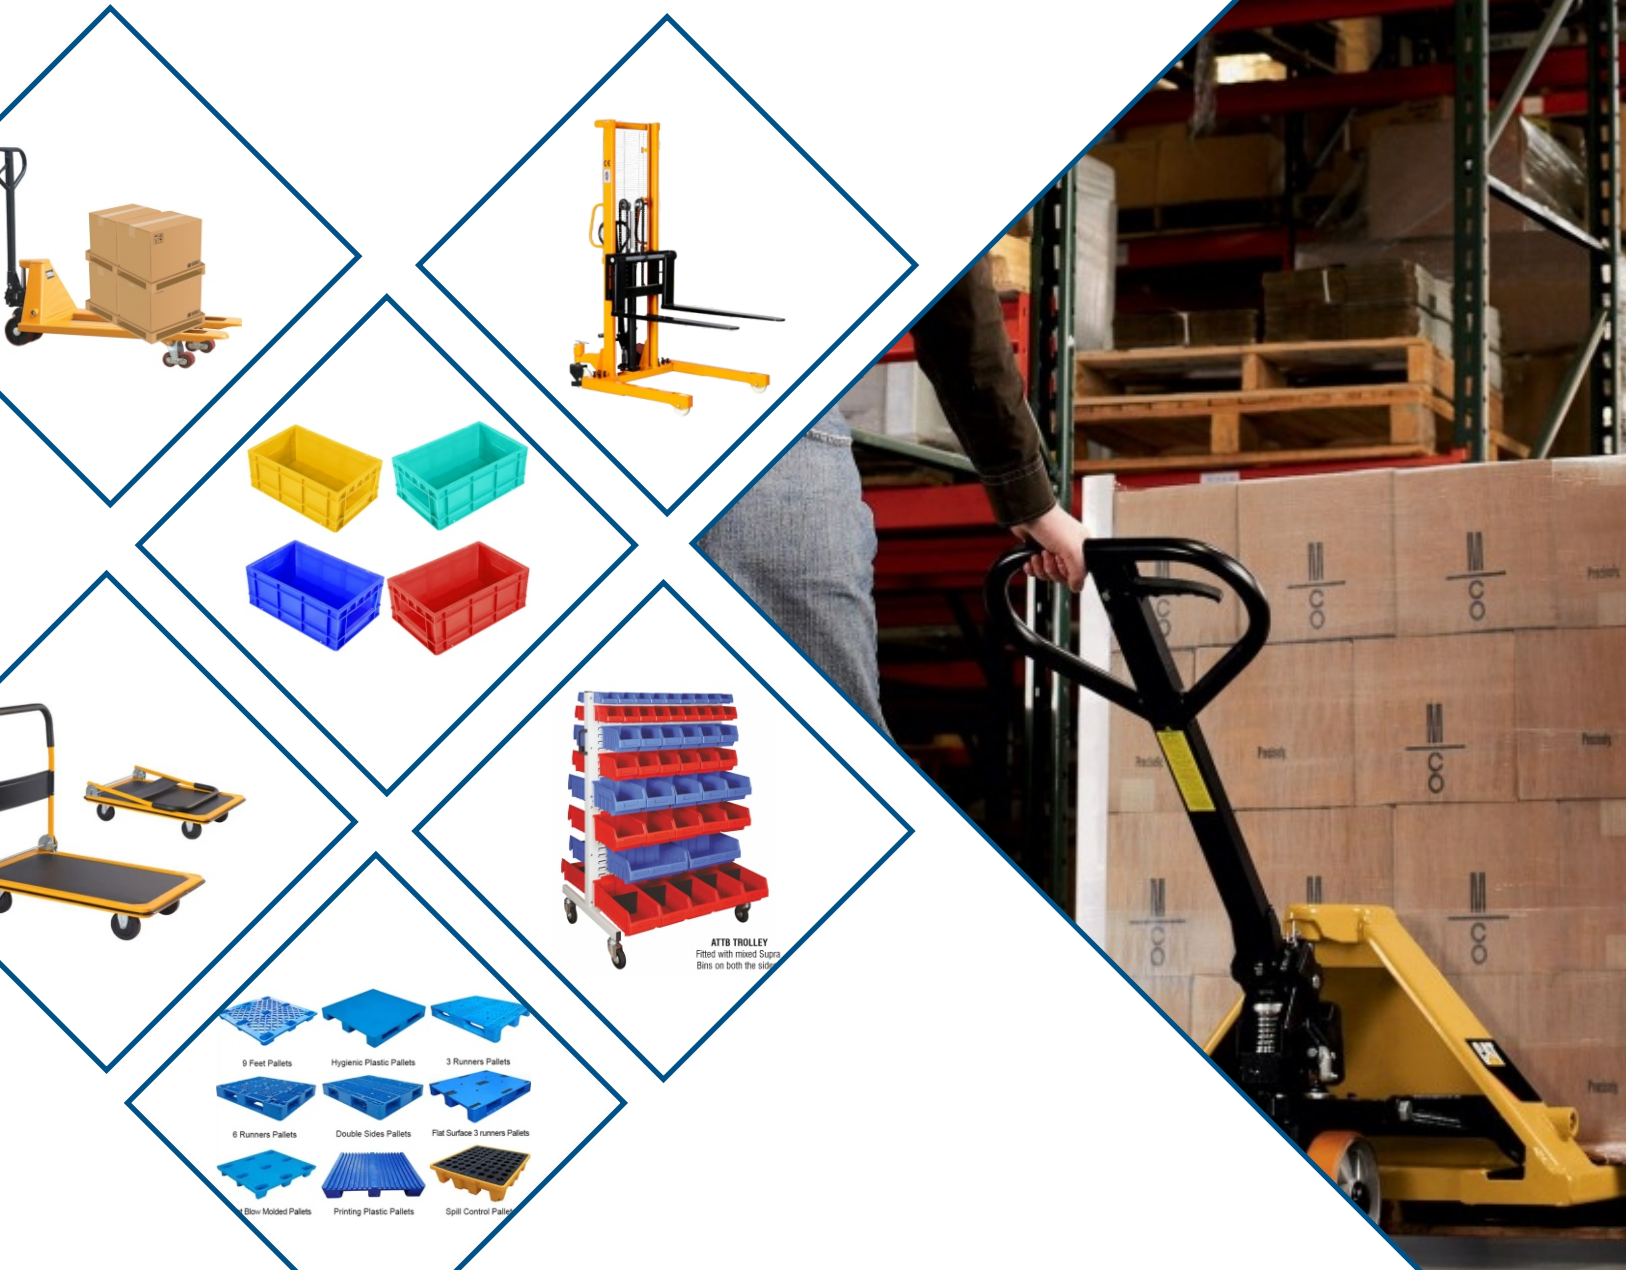

XPERT INDUSTRIES

All Types of Material Handling & Engineering Plastic Products

ATTB TROLLEY
Fitted with mixed Supra
Bins on both the sides

9 Feet Pallets Hygienic Plastic Pallets 3 Runners Pallets
6 Runners Pallets Double Sides Pallets Flat Surface 3 runners Pallets
Blow Moulded Pallets Printing Plastic Pallets Spill Control Pallets

Material Handling Equipment

Xpert Industries

Hand Pallet Truck

Xpert Industries

Heavy Duty Hand Pallet Truck

Xpert Industries

Reel Pallet Truck

Xpert Industries